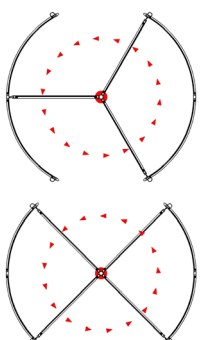

MR30/SA Options:

- Customizable diameter, design and function

Optional Features	
	Floor Ring and Mat
	Stainless-Steel Finish
	Extra Clear Glass
	Night Shield
	Waterproof Ceiling