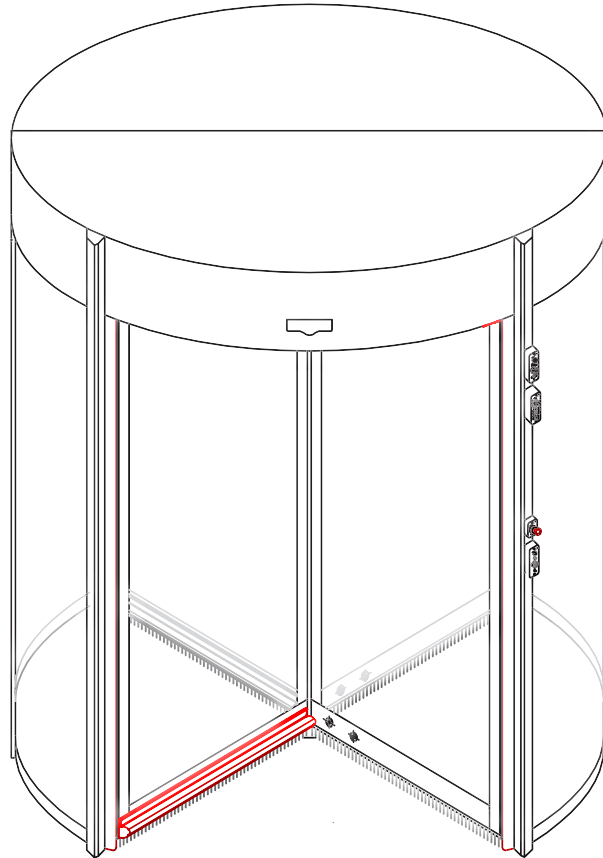

## **MR30/SA** **Standard Automatic Revolving Doors**

MR30/SA Automatic Revolving Door standard specifications include diameters between 2000 mm and 3800 mm, different heights, 3 or 4 leaf options and various color and surface alternatives. It's completely compliant with required standards in terms of safety. Safety options and designs can be adapted to location and requirements.

**METAXDOOR MR30/SA** also provides you with smooth entrance and reliable performance with the best available mechanism.

**METAXDOOR MR30/SA** gives you a combination of aluminium, glass, slim profiles and insulation materials that meet energy efficiency and a smooth entrance to satisfy all your demands. The chic design meets versatility to complete your building's exterior. Its reliable performance with thermal and noise insulation makes it even more useful.

Technical Specifications	Standard
Motor	AC 0,25 kw 1400 rpm 50-60 Hz
Processor	Uni-Master
Leaf Profiles	Aluminium extrusion
Canopy	Aluminium modular design
Passage Height	2100 - 2400 mm
Diameter	2000 - 3800 mm
Number of Leaves	3 or 4
Surface Finish	Natural mat anodized or powder coating
Leaf Glazing	8 mm tempered glasses
Drum Glazing	4+0,76+4 mm laminated glasses
Insulation	EPDM gasket and horsehair brush
Activation	2 pieces microwave radar
Locking	Electromagnetic motor lock

### MR30/SA Options:

- Customizable diameter, design and function

Optional Features	
	Floor Ring and Mat
	Stainless-Steel Finish
	Extra Clear Glass
	Night Shield
	Waterproof Ceiling