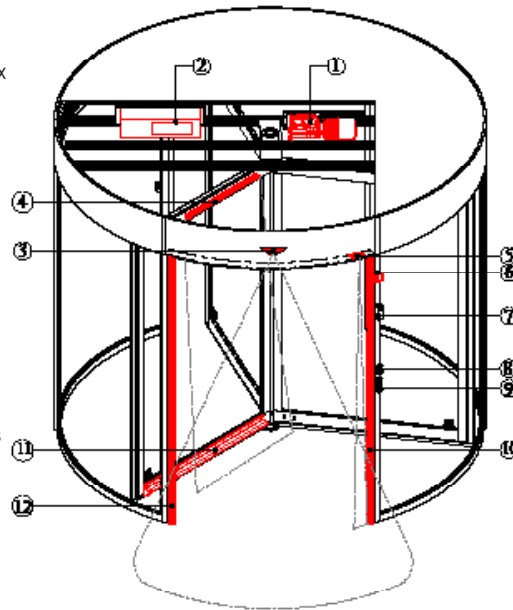

MR30/SA

Ver.01.01.18.MR30.UKK.1.ENG

1- Motor; asynchronous motor rated at 0,25 Kw, 1400 rpm, 50-60 Hz and equipped with helical bevel gearbox and current operated brake.

2- Control Unit; Uni-MASTER- The programmable control panel is a multiprocessor digital control system utilizing time-division multiplexed operations to provide precision motor-drive, constant sensor monitoring and automated setup.

3- Merkur S2 Radar; motion sensor device that provides signal to activate rotation of the leaves.

4- IR TopScan Sensor; infrared sensor that provides vertical safety on the direction of rotation.

5- Vertical SpotScan Sensor; safety sensor that prevents people from getting stuck between the leaves and fixed drums.

6- Digital Touch Panel; used for adjustments during installation or to change adjustments afterwards.

7- Mode Selector; used for selecting operation mode.

8- Emergency Button; a push button that stops the door immediately.

9- Light and Disabled Button; a set of switches used for lighting and slowing down the rotation speed.

10- Vertical Hand Safety; safety edge that prevents people from getting stuck in both directions when the door is rotating.

11- Horizontal Heel Safety; safety edge that prevents people from getting stuck in heel level when the door is rotating.

12- Passive Safety Edge; passive safety edge that prevents people from getting stuck in both directions when the door is rotating.

Diameter Value

D (mm)	D1 (mm)	D2 (mm)	3-Leaf	4-Leaf
2000	1966	1906	860	1270
2200	2166	2106	960	1410
2400	2366	2306	1060	1550
2600	2566	2506	1160	1690
2800	2766	2706	1260	1830
3000	2966	2906	1360	1970
3200	3166	3106	1450	2110
3400	3366	3306	1560	2320
3600	3566	3506	1660	2460
3800	3766	3706	1760	2600